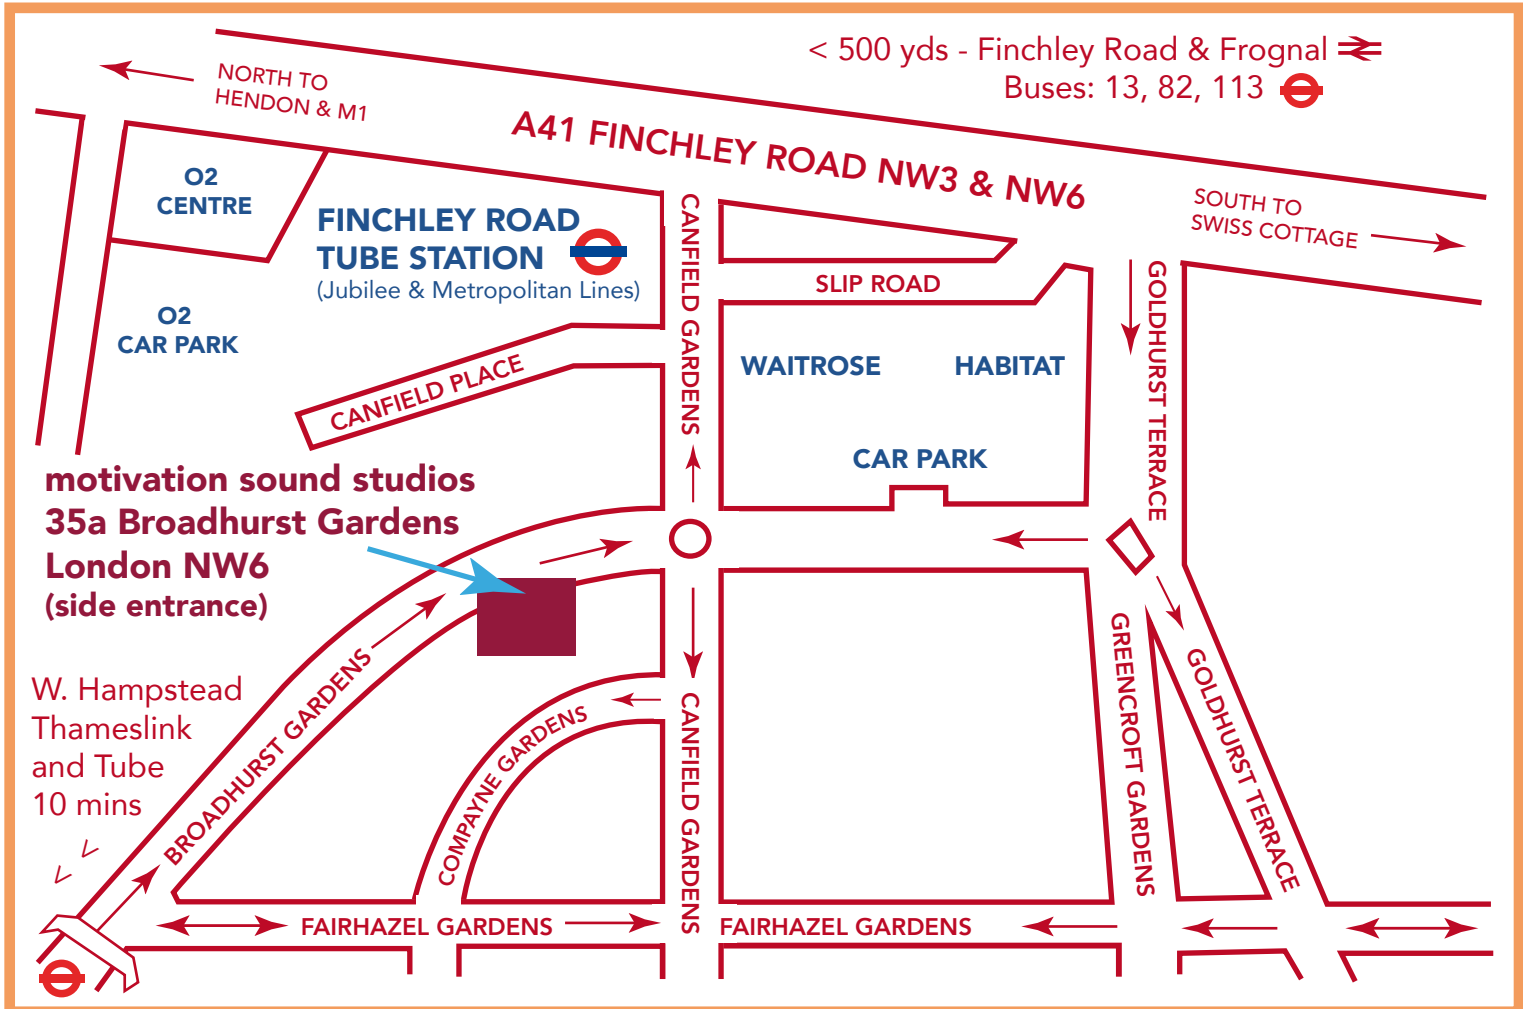

PARKING MAP & DIRECTIONS

RESIDENTIAL PARKING AREA

- Parking bays opposite studio: £1.60 per hour - max stay 2 hours
- O2 Centre: Around £1 per hour if you use a restaurant, shop or Sainsbury's
- Waitrose car park: Spend £5 get 1.5 hours free. Next half hour 50p then £5 per hour